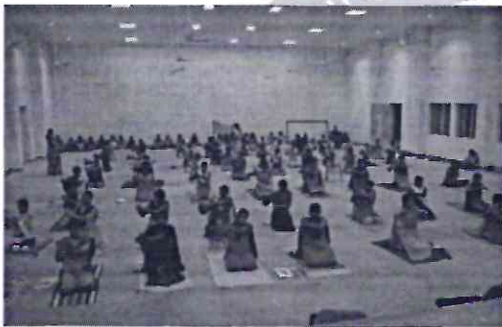

NEW PRINCE SHRI BHAVANI COLLEGE OF ENGINEERING AND TECHNOLOGY

Affiliated to Anna University | Approved by AICTE | Accredited by NAAC
Tambaram - Velachery Main Road, Santhosapuram, Chennai-600 073.
Ph: 044 22780303 | www.newprinceshribhavani.com

Rakshabandan Celebration

Yoga Day