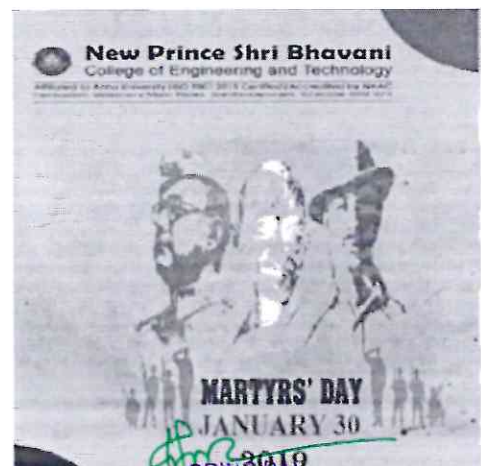

NEW PRINCE SHRI BHAVANI COLLEGE OF ENGINEERING AND TECHNOLOGY

Affiliated to Anna University | Approved by AICTE | Accredited by NAAC
Tambaram - Velachery Main Road, Santhosapuram, Chennai-600 073.
Ph: 044 22780303 | www.newprinceshribhavani.com

Celebrations for providing inclusive environment

2018-2019

Function poster's

NEW PRINCE SHRI BHAVANI COLLEGE OF ENGINEERING & TECHNOLOGY
GOWRIVAKKAM, CHENNAI-600 073