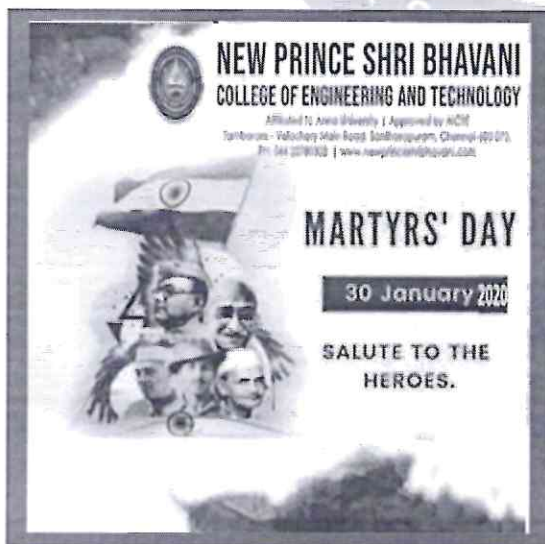

NEW PRINCE SHRI BHAVANI COLLEGE OF ENGINEERING AND TECHNOLOGY

Affiliated to Anna University | Approved by AICTE | Accredited by NAAC
Tambaram - Velachery Main Road, Santhosapuram, Chennai-600 073.
Ph: 044 22780303 | www.newprinceshribhavani.com

Celebrations for providing inclusive environment

2019-2020

FUNCTION POSTER'S

[Signature]
PRINCIPAL

NEW PRINCE SHRI BHAVANI COLLEGE OF
ENGINEERING & TECHNOLOGY
GOWRIYAKKAM, CHENNAI - 600 073