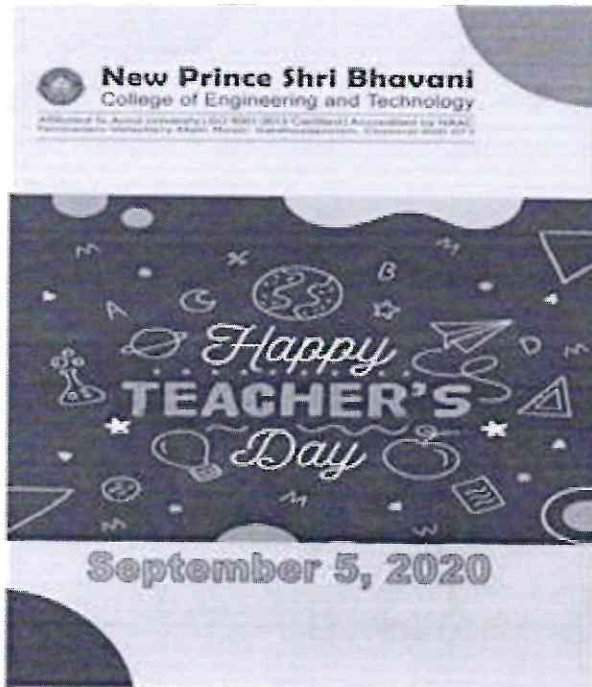

NEW PRINCE SHRI BHAVANI COLLEGE OF ENGINEERING AND TECHNOLOGY

Tambaram - Velachery Main Road, Santhosapuram, Chennai-600 073.
Ph: 044 22780303 | www.newprinceshribhavani.com

[Signature]
PRINCIPAL

NEW PRINCE SHRI BHAVANI COLLEGE OF ENGINEERING & TECHNOLOGY
GOWRIVAKKAM, CHENNAI - 600 073